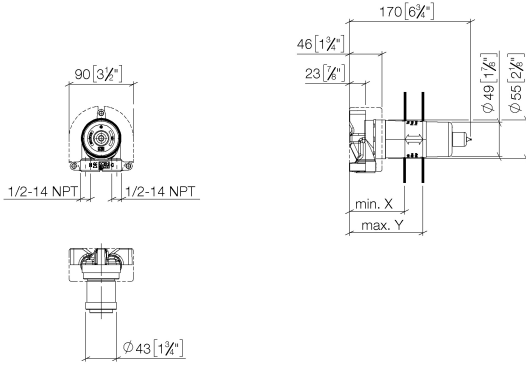

## Concealed wall mounting -

---

35 003 970

- red brass, lead-free
- 2x supply connection 1/2" female thread (cold/hot), DN 15
- dust cover
- anti-water packing
- soundproofing

for 36 804 661-FF

## Concealed wall mounting -

35 003 970

mm [inches]

with item	min. X	max. Y
36013970-FF;36013660-FF;36045970-FF;36045660-FF	90 [3 1/2"]	113 [4 1/2"]
36804661-FF	78 [3 1/8"]	103 [4"]

## Flow rate chart