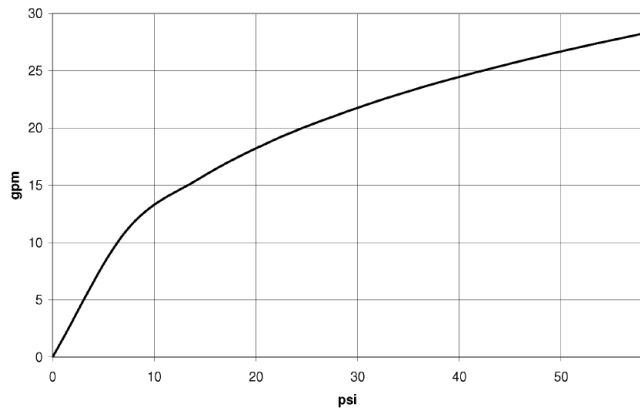

## Concealed wall mounting -

35 003 970

mm [inches]

with item	min. X	max. Y
36013970-FF;36013660-FF;36045970-FF;36045660-FF	90 [3 1/2"]	113 [4 1/2"]
36804661-FF	78 [3 1/8"]	103 [4"]

## Flow rate chart